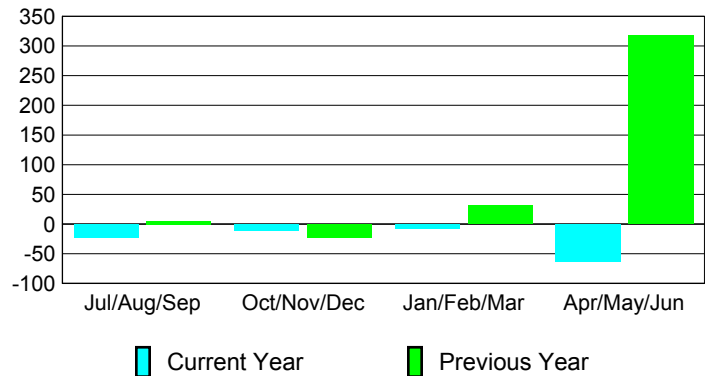

Comparison of Membership Gain/Loss

Current Year Compared to the Previous Year