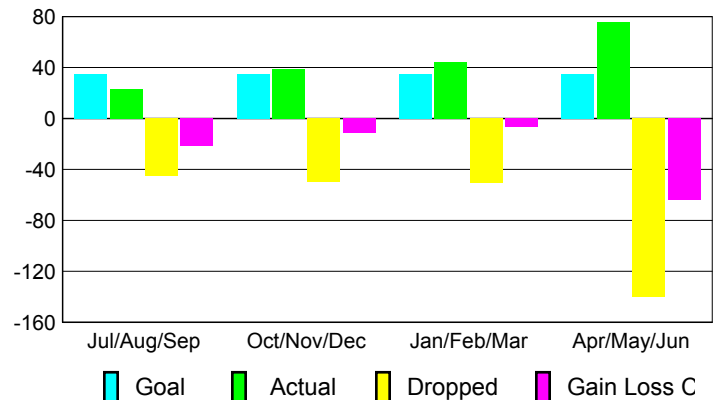

Membership Results 2009-2010

Goal, New, Dropped, Gain/Loss