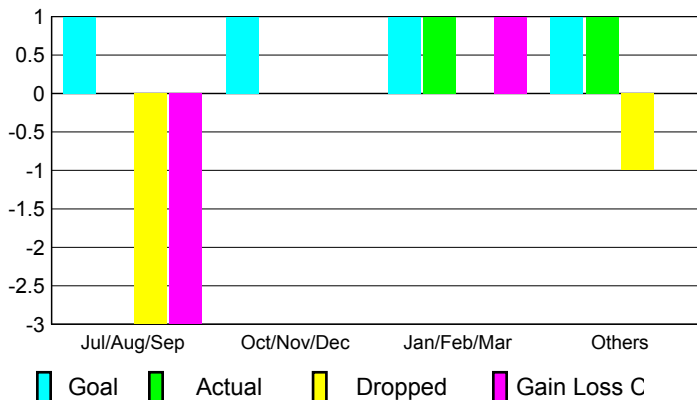

2009-2010 GMT Quarterly Report for District (or Undistricted) **District LA 3**

GMT: **Mr. Edisson Karnopp**

Location: **BRAZIL**

GMT CA: **3**

CLUBS

**Club Results
2009-2010**

**Clubs
2008-2009**

Month	New Club Goal	Actual New Clubs	Actual Dropped Clubs	Gain/Loss of Clubs	Gain/Loss of Clubs
Jul/Aug/Sep	1	0	-3	-3	0
Oct/Nov/Dec	1	0	0	0	0
Jan/Feb/Mar	1	1	0	1	0
Apr/May/June	1	1	-1	0	11
Totals	4	2	-4	-2	11

Club Results 2009-2010

Goal, New, Dropped, Gain/Loss

Comparison of Club Gain/Loss

Current Year Compared to the Previous Year

YTD Status Quo Clubs 2009-2010

Status Quo Clubs Compared to Status Quo Members

MEMBERSHIP

**Membership Results
2009-2010**

**Membership
2008-2009**

Month	Net Memb Goal	Actual New Memb	Actual Dropped Memb	Gain/Loss of Memb	Gain/Loss of Memb
Jul/Aug/Sep	35	23	-45	-22	5
Oct/Nov/Dec	35	39	-50	-11	-22
Jan/Feb/Mar	35	44	-51	-7	32
Apr/May/June	35	76	-140	-64	318
Totals	140	182	-286	-104	333